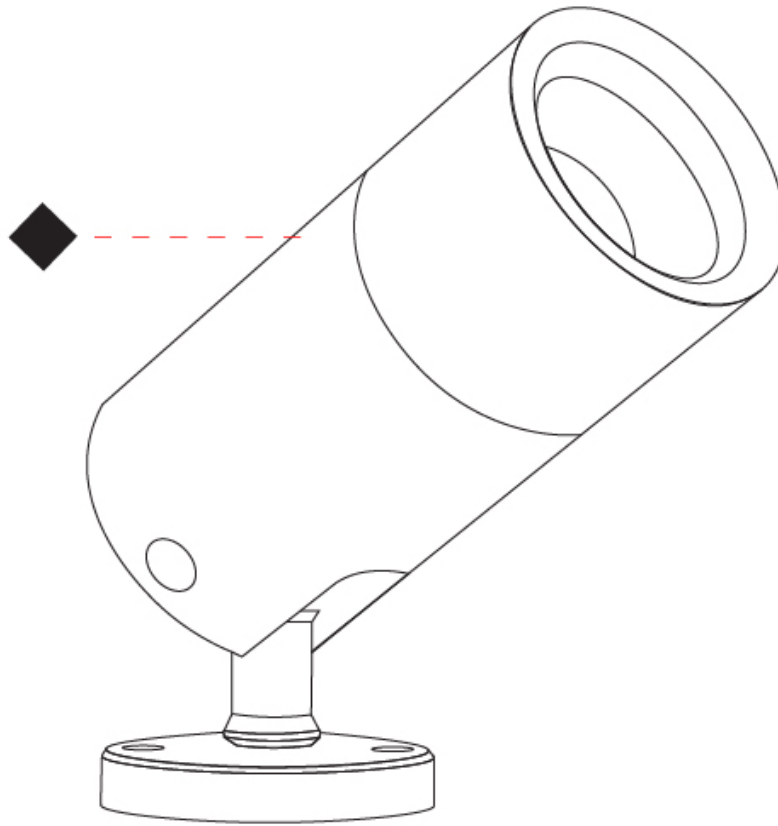

E12F0007-

PROJECT

TYPE

SPECIFIER

QUANTITY

DATE

E